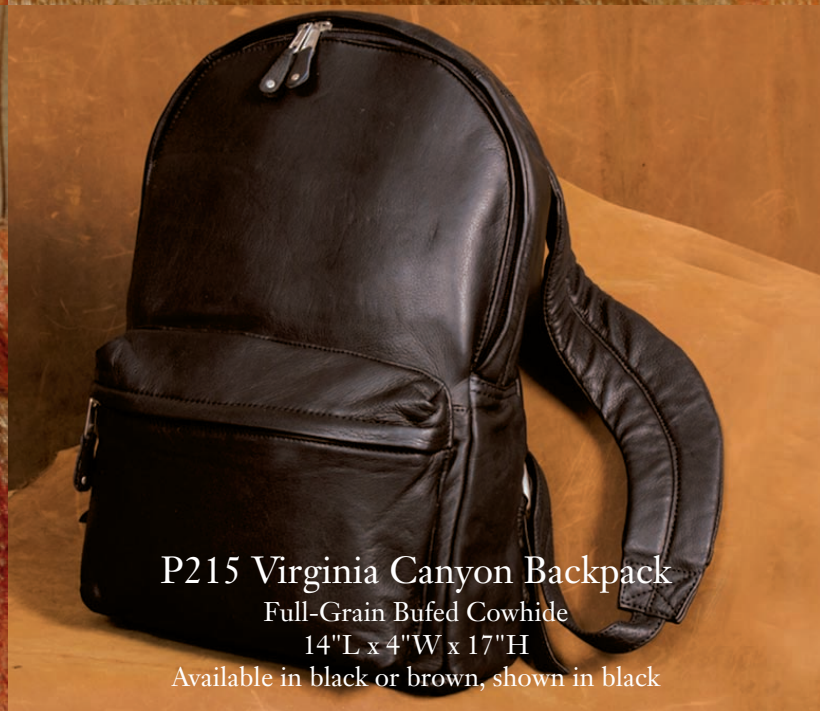

GB115 Glacier Canyon Slim-Line Briefcase

Full-Grain Buffed Cowhide
16"L x 4.5"W x 10.5"H

Available in black or dark brown, shown in black

GB121 Copper Canyon Expandable Briefcase

Full-Grain Buffed Cowhide
16"L x 4"W x 11.5"H

16"L x 6.5"W x 11.5"H expanded

Available in black or dark brown, shown in black

GD325 Arizona Mini Duffel

Full-Grain Buffed Cowhide
15"L x 10"W x 10"H

Available in black or dark brown, shown in dark brown

P215 Virginia Canyon Backpack

Full-Grain Buffed Cowhide
14"L x 4"W x 17"H

Available in black or brown, shown in black

GB102 Dove Creek Laptop Case

Full-Grain Buffed Cowhide
16.75"L x 3.75"W x 11.5"H

Available in black, brown or brick, shown in brick