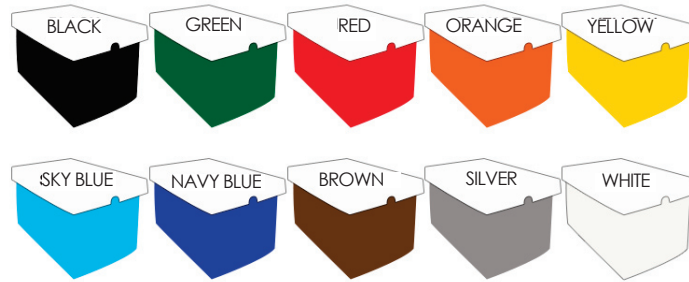

## Opaque Stock Colors

All opaque stock colors are available in 2mm, 3mm, and 4mm gage.

## Semi-translucent Colors

Natural (frosted clear) is a stock color. Pink, Baby Blue, and Mint Green are only available for special order, please call for details.

ASI 74540  
PPAI 261583  
UPIC: numatech

2006 COLORS