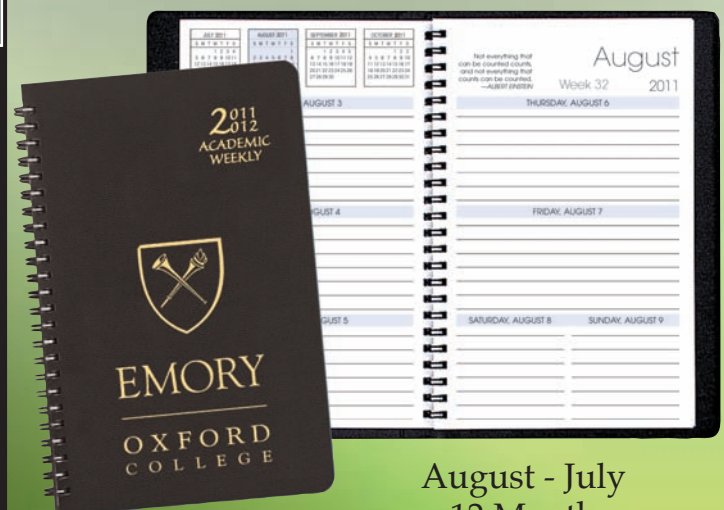

August - July
12 Month
7" x 9.5"

SMB-61 Academic Monthly Planner

August - Dec.
17 Month
7" x 10"

SMB-31 Academic Monthly Planner

August - Dec.
17 Month
8.5" x 11"

SWB-21 Academic Weekly Planner

August - July
12 Month
5.5" x 8.5"

ASI 76575 SAGE 53076 UPIC PAYNEPUB

EQP On All Quantities & 10% Early Order Discount

SAP-2I

Student Assignment Planner

- 7" x 9.5"
- Wirebound
- One week per opening
- 12 months: Aug. - July
- Weekly assignment section
- Class schedule / Class network
- Semester schedule
- Forward planning calendar
- Phone & address section

100	250	500	1000	2500
8.14	8.02	7.15	7.00	6.30

Imprint area: 4" x 4"

2A2BC

Die Charge: \$45.00 (G)

SMB-3I

Academic Monthly Planner

- 8.5" x 11"
- Wire-Bound
- One month per opening
- 17 months: Aug. - Dec.
- Large lined planning blocks
- Full yearly reference each month
- Famous quotes each month
- Phone & address section