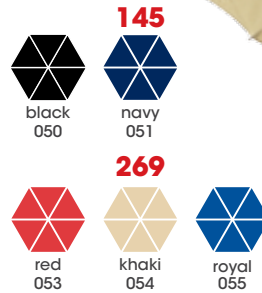

BACKPACK - 91038/20038

Manual open, pinch proof runner to protect fingers.

Dimensions:

Folded Length: 6.1/4" **Arc:** 40"

\$8.30 (R) - Includes 1 color/1panel

\$1.66 (R) - Additional imprint color and or panel

\$62.50 (V) - Per screen, per color, per copy change

Max imprint area: 9" W x 3" H

Cannot imprint on case

Minimum: 36 pcs

MICROMAX - 20036

Manual open, pinch proof runner, LED light in handle

Dimensions:

Folded Length: 6.3/4" **Arc:** 40"

Dimensions:

Folded Length: 9.1/2" **Arc:** 43"

\$11.25 (R) - Includes 1 color/1panel

\$1.66 (R) - Additional imprint color and or panel

\$62.50 (V) - Per screen, per color, per copy change

Max imprint area: 7" W x 3" H

Minimum: 36 pcs

Battery Included!

LADIES AUTO OPEN - TG20004

Fashion stick, automatic open, crook handle.

Dimensions:

Closed Length: 35" **Arc:** 46"

\$6.59 (R) - Includes 1 color/1panel

\$1.66 (R) - Additional imprint color and or panel