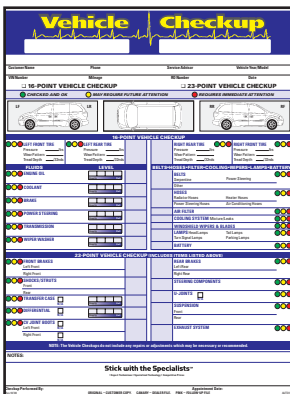

Multi-Point Inspection Forms

Stock Items

Great way to improve customer satisfaction and generate additional repairs

- 8-1/2" x 11"
- Packaged 250 per pack
- Most Available with 4 line dealer imprint in black ink in quantities of 500 and up.

2 Part Form • Carbonless - White, Canary

Item #7291*

Item #7294 - Ford*
(Backer Printing on Part One)

Item #7296 - Toyota**

Item #7298 - Honda*

3 Part Form • Carbonless - White, Canary, Pink

Item #7290- Chrysler*

Item #7292 - GM***
(Backer Printing on Part One)

Item #7293- Chrysler*

Item #	Desc	Quantity Price Breaks
7290	Mult Point - Chrysler	250, 500, 1000, 2000, 3000
7291	Multi Point - Standard	"
7292	Multi Point - GM	"
7293	Multi Point - Chrysler	"
7294	Multi Point - Ford	"
7296	Multi Point - Toyota	"
7298	Multi Point - Honda	"

Item #	Desc	Quantity Price Breaks
7290-IMP	Mult Point - Chrysler - Impr	500, 1000, 2000, 3000, 5000
7291-IMP	Multi Point - Standard - Impr	"
7293-IMP	Multi Point - Chrysler - Impr	"
7294-IMP	Multi Point - Ford - Impr	"
7298-IMP	Multi Point - Honda - Impr	"