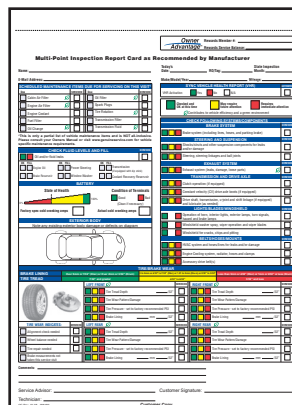

Multi-Point Inspection Forms

Stock Items

Great way to improve customer satisfaction and generate additional repairs

- 8-1/2" x 11"
- Packaged 250 per pack
- Most Available with 4 line dealer imprint in black ink in quantities of 500 and up.

2 Part Form • Carbonless - White, Canary

Item #7291*

Item #7294 - Ford*
(Backer Printing on Part One)

Item #7296 - Toyota**

Item #7298 - Honda*

3 Part Form • Carbonless - White, Canary, Pink

Item #7290- Chrysler*

Item #7292 - GM***
(Backer Printing on Part One)

Item #7293- Chrysler*

Item #	Desc	Quantity Price Breaks
7290	Mult Point - Chrysler	250, 500, 1000, 2000, 3000
7291	Multi Point - Standard	"
7292	Multi Point - GM	"
7293	Multi Point - Chrysler	"
7294	Multi Point - Ford	"
7296	Multi Point - Toyota	"
7298	Multi Point - Honda	"

Item #	Desc	Quantity Price Breaks
7290-IMP	Mult Point - Chrysler - Impr	500, 1000, 2000, 3000, 5000
7291-IMP	Multi Point - Standard - Impr	"
7293-IMP	Multi Point - Chrysler - Impr	"
7294-IMP	Multi Point - Ford - Impr	"
7298-IMP	Multi Point - Honda - Impr	"