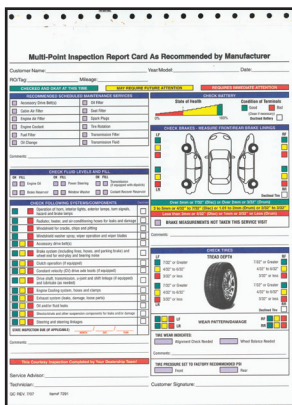

Multi-Point Inspection Forms

Stock Items

Great way to improve customer satisfaction and generate additional repairs

- 8-1/2" x 11"
- Packaged 250 per pack
- Most Available with 4 line dealer imprint in black ink in quantities of 500 and up.

2 Part Form • Carbonless - White, Canary

Item #7291*

Item #7294 - Ford*
(Backer Printing on Part One)

Item #7296 - Toyota**

Item #7298 - Honda*

3 Part Form • Carbonless - White, Canary, Pink

Item #7290- Chrysler*

Item #7292 - GM***
(Backer Printing on Part One)

Item #7293- Chrysler*

Item #	Desc	Quantity Price Breaks
7290	Mult Point - Chrysler	250, 500, 1000, 2000, 3000
7291	Multi Point - Standard	"
7292	Multi Point - GM	"
7293	Multi Point - Chrysler	"
7294	Multi Point - Ford	"
7296	Multi Point - Toyota	"
7298	Multi Point - Honda	"

Item #	Desc	Quantity Price Breaks
7290-IMP	Mult Point - Chrysler - Impr	500, 1000, 2000, 3000, 5000
7291-IMP	Multi Point - Standard - Impr	"
7293-IMP	Multi Point - Chrysler - Impr	"
7294-IMP	Multi Point - Ford - Impr	"
7298-IMP	Multi Point - Honda - Impr	"