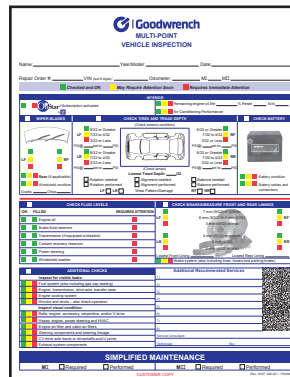

Multi-Point Inspection Forms

Stock Items

Great way to improve customer satisfaction and generate additional repairs

- 8-1/2" x 11"
- Packaged 250 per pack
- Most Available with 4 line dealer imprint in black ink in quantities of 500 and up.

Item #7292 - GM***
(Backer Printing on Part One)

Item #7293- Chrysler*

Item #	Desc	Quantity Price Breaks
7290	Mult Point - Chrysler	250, 500, 1000, 2000, 3000
7291	Multi Point - Standard	"
7292	Multi Point - GM	"
7293	Multi Point - Chrysler	"
7294	Multi Point - Ford	"
7296	Multi Point - Toyota	"
7298	Multi Point - Honda	"