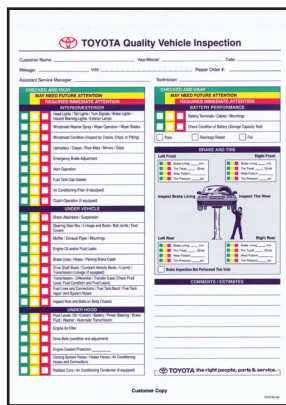

Multi-Point Inspection Forms

Stock Items

Great way to improve customer satisfaction and generate additional repairs

- 8-1/2" x 11"
- Packaged 250 per pack
- Most Available with 4 line dealer imprint in black ink in quantities of 500 and up.

2 Part Form • Carbonless - White, Canary

Item #7291*

Item #7294 - Ford*
(Backer Printing on Part One)

Item #7296 - Toyota**

Item #7298 - Honda*

3 Part Form • Carbonless - White, Canary, Pink

Item #7290- Chrysler*

Item #7292 - GM***
(Backer Printing on Part One)

Item #7293- Chrysler*

Item #	Desc	Quantity Price Breaks
7290	Mult Point - Chrysler	250, 500, 1000, 2000, 3000
7291	Multi Point - Standard	"
7292	Multi Point - GM	"
7293	Multi Point - Chrysler	"
7294	Multi Point - Ford	"
7296	Multi Point - Toyota	"
7298	Multi Point - Honda	"

Item #	Desc	Quantity Price Breaks
7290-IMP	Mult Point - Chrysler - Impr	500, 1000, 2000, 3000, 5000
7291-IMP	Multi Point - Standard - Impr	"
7293-IMP	Multi Point - Chrysler - Impr	"
7294-IMP	Multi Point - Ford - Impr	"
7298-IMP	Multi Point - Honda - Impr	"