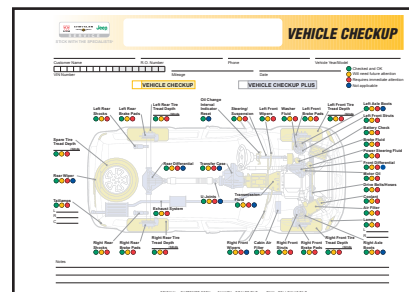

Multi-Point Inspection Forms

Stock Items

Great way to improve customer satisfaction and generate additional repairs

- 8-1/2" x 11"
- Packaged 250 per pack
- Most Available with 4 line dealer imprint in black ink in quantities of 500 and up.

2 Part Form • Carbonless - White, Canary

Item #7291*

Item #7294 - Ford*
(Backer Printing on Part One)

Item #7296 - Toyota**

Item #7298 - Honda*

3 Part Form • Carbonless - White, Canary, Pink

Item #7290- Chrysler*

Item #7292 - GM***
(Backer Printing on Part One)

Item #7293- Chrysler*

Item #	Desc	Quantity Price Breaks
7290	Mult Point - Chrysler	250, 500, 1000, 2000, 3000
7291	Multi Point - Standard	"
7292	Multi Point - GM	"
7293	Multi Point - Chrysler	"
7294	Multi Point - Ford	"
7296	Multi Point - Toyota	"
7298	Multi Point - Honda	"

Item #	Desc	Quantity Price Breaks
7290-IMP	Mult Point - Chrysler - Impr	500, 1000, 2000, 3000, 5000
7291-IMP	Multi Point - Standard - Impr	"
7293-IMP	Multi Point - Chrysler - Impr	"
7294-IMP	Multi Point - Ford - Impr	"
7298-IMP	Multi Point - Honda - Impr	"