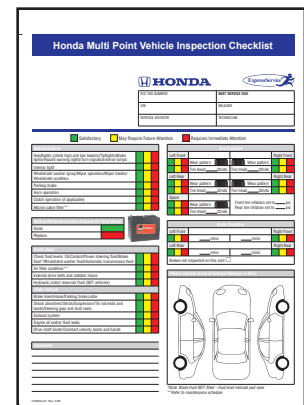

Multi-Point Inspection Forms

Stock Items

Great way to improve customer satisfaction and generate additional repairs

- 8-1/2" x 11"
- Packaged 250 per pack
- Most Available with 4 line dealer imprint in black ink in quantities of 500 and up.

2 Part Form • Carbonless - White, Canary

Item #7291*

Item #7294 - Ford*
(Backer Printing on Part One)

Item #7296 - Toyota**

Item #7298 - Honda*

3 Part Form • Carbonless - White, Canary, Pink

Item #7290- Chrysler*

Item #7292 - GM***
(Backer Printing on Part One)

Item #7293- Chrysler*

Item #	Desc	Quantity Price Breaks
7290	Mult Point - Chrysler	250, 500, 1000, 2000, 3000
7291	Multi Point - Standard	"
7292	Multi Point - GM	"
7293	Multi Point - Chrysler	"
7294	Multi Point - Ford	"
7296	Multi Point - Toyota	"
7298	Multi Point - Honda	"