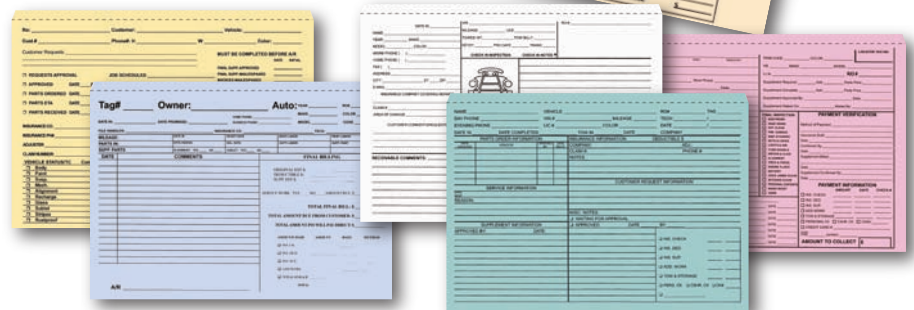

Heavy Duty Jackets

Preprinted Jackets

- 100# Stock
- 9" x 12" with 3/8" Extension
- Buff Stock Only
- Prints in Black Ink
- Standard package is 500 per box

Available in Quantities of 100 & Up!!

Custom Jackets

- 100# Stock
- 9" x 12" with 3/8" Extension
- Buff, White, Blue, Green & Pink stock available
- Prints in Black, Blue or Red Ink
- Print on one side standard, second side at additional charge.
- Packaged 500 per box

Car Covers / Tire Maskers

Stock Items

- Multi-layer technology for strength and performance
- Car Covers and Tire Maskers are designed to provide dust or overspray protection for the body shop or short term storage