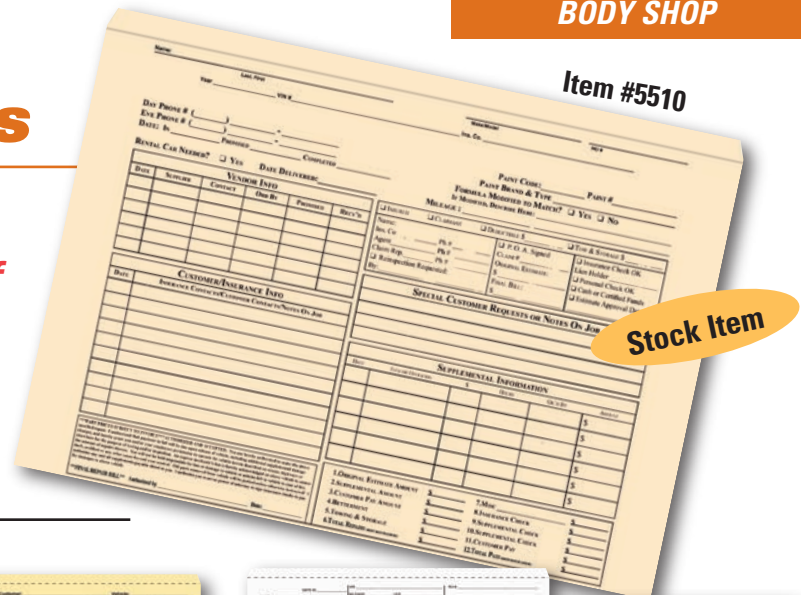

Heavy Duty Jackets

Preprinted Jackets

- 100# Stock
- 9" x 12" with 3/8" Extension
- Buff Stock Only
- Prints in Black Ink
- Standard package is 500 per box

Available in Quantities of 100 & Up!!

Custom Jackets

- 100# Stock
- 9" x 12" with 3/8" Extension
- Buff, White, Blue, Green & Pink stock available
- Prints in Black, Blue or Red Ink
- Print on one side standard, second side at additional charge.
- Packaged 500 per box