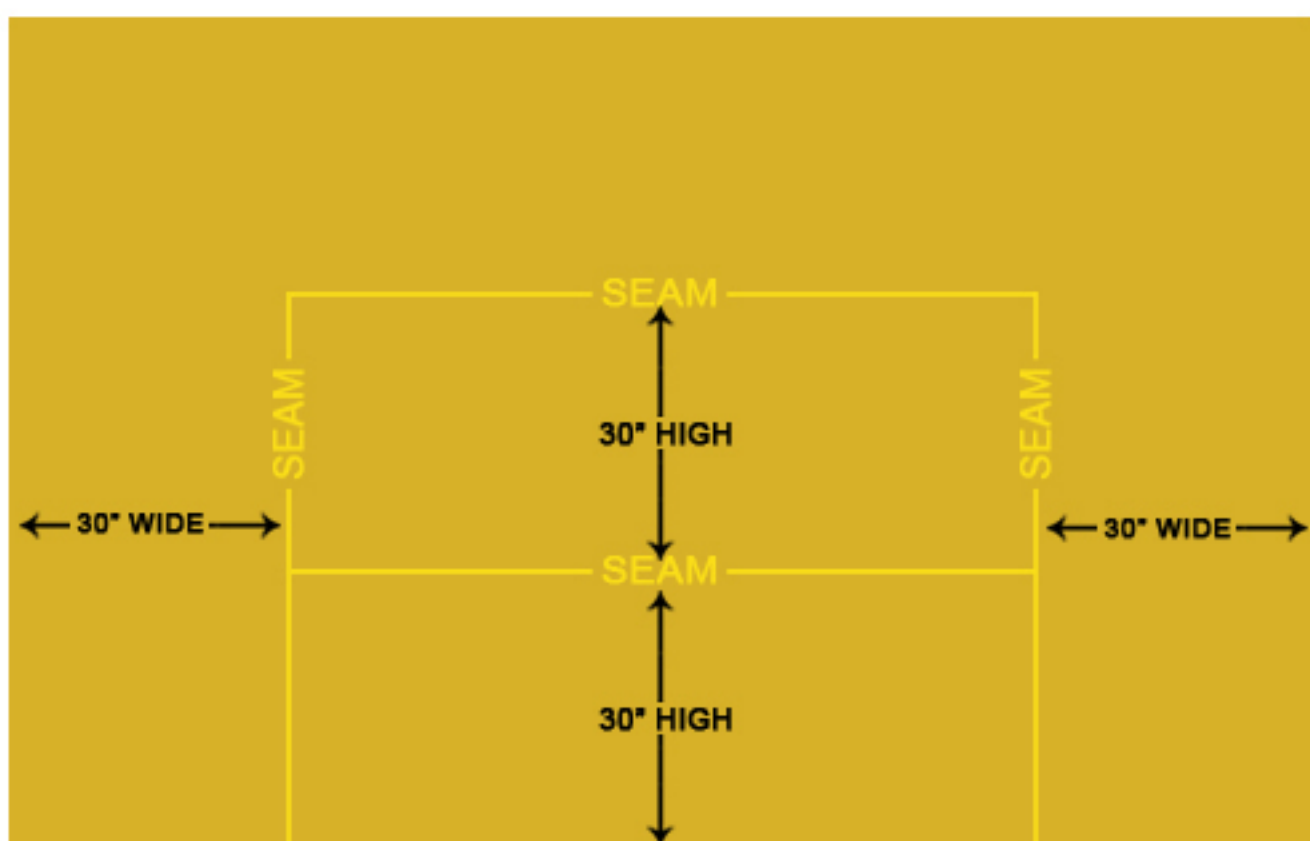

NON-PRINTED TABLECLOTH TEMPLATE

FITTED STYLE

30" x 72" x 29" OR 30" x 96" x 29"

THROW STYLE

90" x 132" OR 90" x 156"

BARREL STYLE

30" ROUND OR 36" ROUND