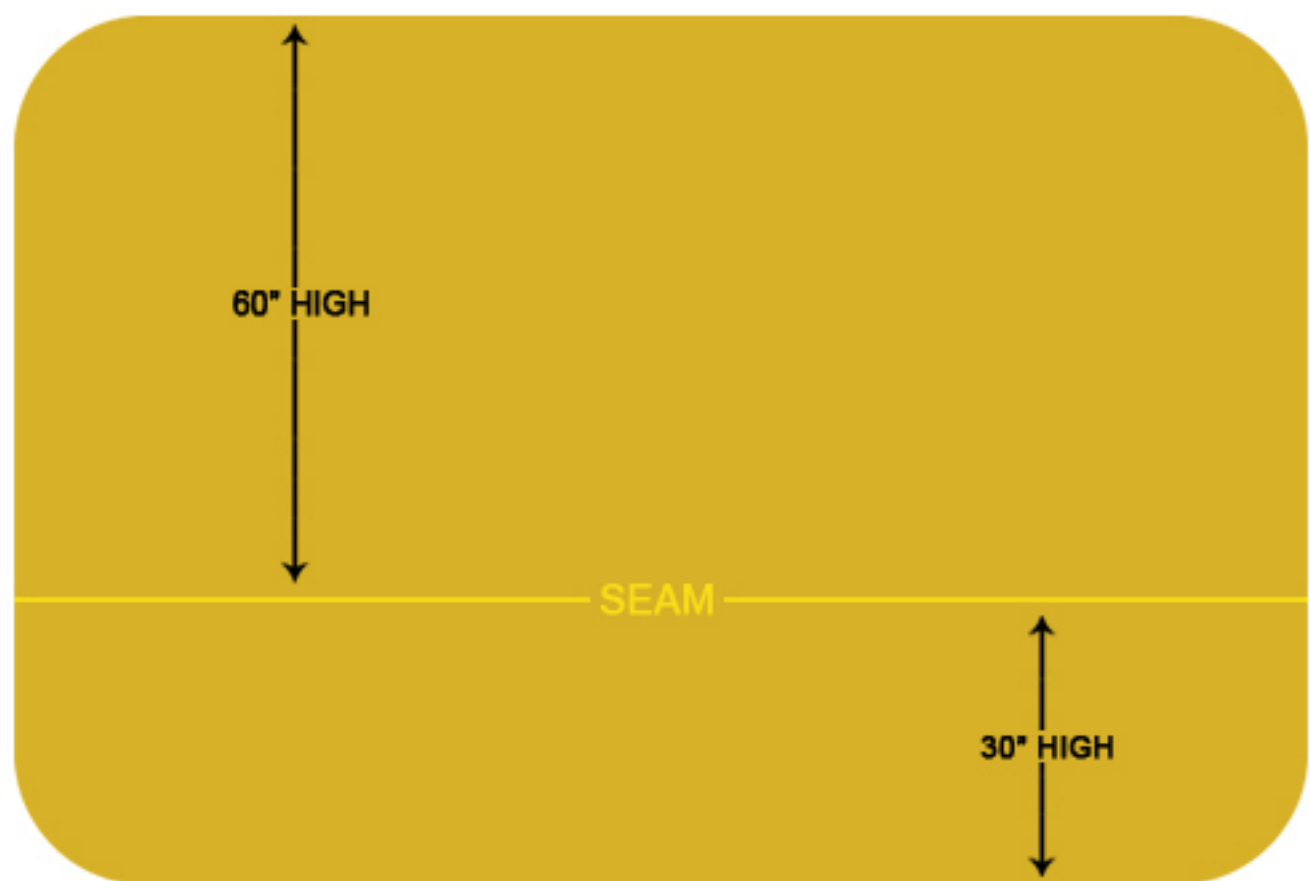

NON-PRINTED TABLECLOTH TEMPLATE

FITTED STYLE

30" x 72" x 29" OR 30" x 96" x 29"

THROW STYLE

90" x 132" OR 90" x 156"

BARREL STYLE

30" ROUND OR 36" ROUND