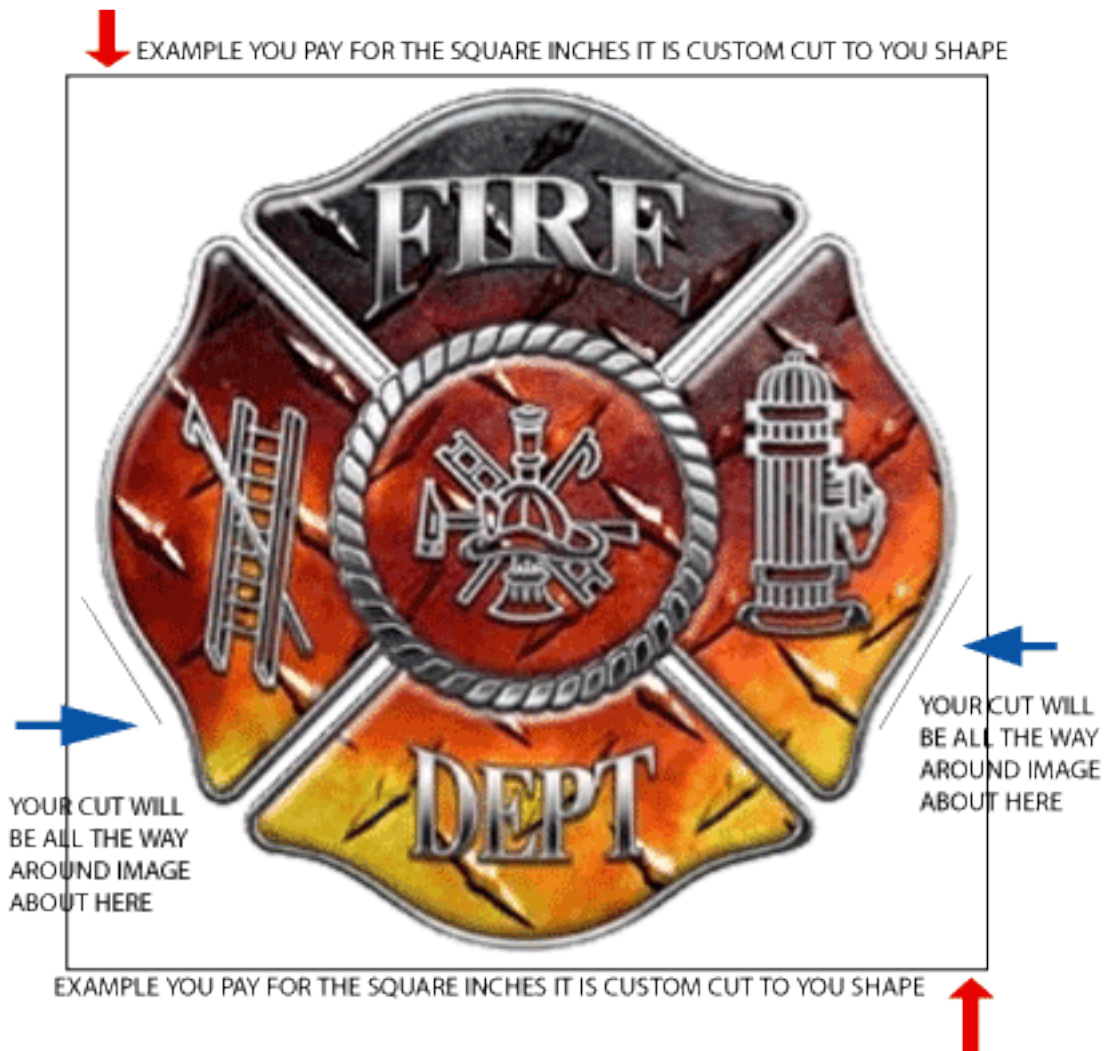

EXCLUSIVE

Call For Pricing

Whatever Magnets Your Patrol vehicle, Your Ambulance, Your Fire Truck,
Your Patch, Your Logo, Your Whatever!
No Art Or Die Charges, Imagine The Possibilities:

How The Custom Square Inch Magnets work?
See Example above. What's great about this magnets is you get exactly what you want.
No having to squeeze into shapes, go with certain colors, or sizes.
Best of all this supplier has NO Custom die charges, like some of the other suppliers.

Price includes standard white surface printed 4 color process

Laminated surface
Not for outdoor use
NO CUSTOM DIE CHARGE
Larger sizes available...Call us for pricing